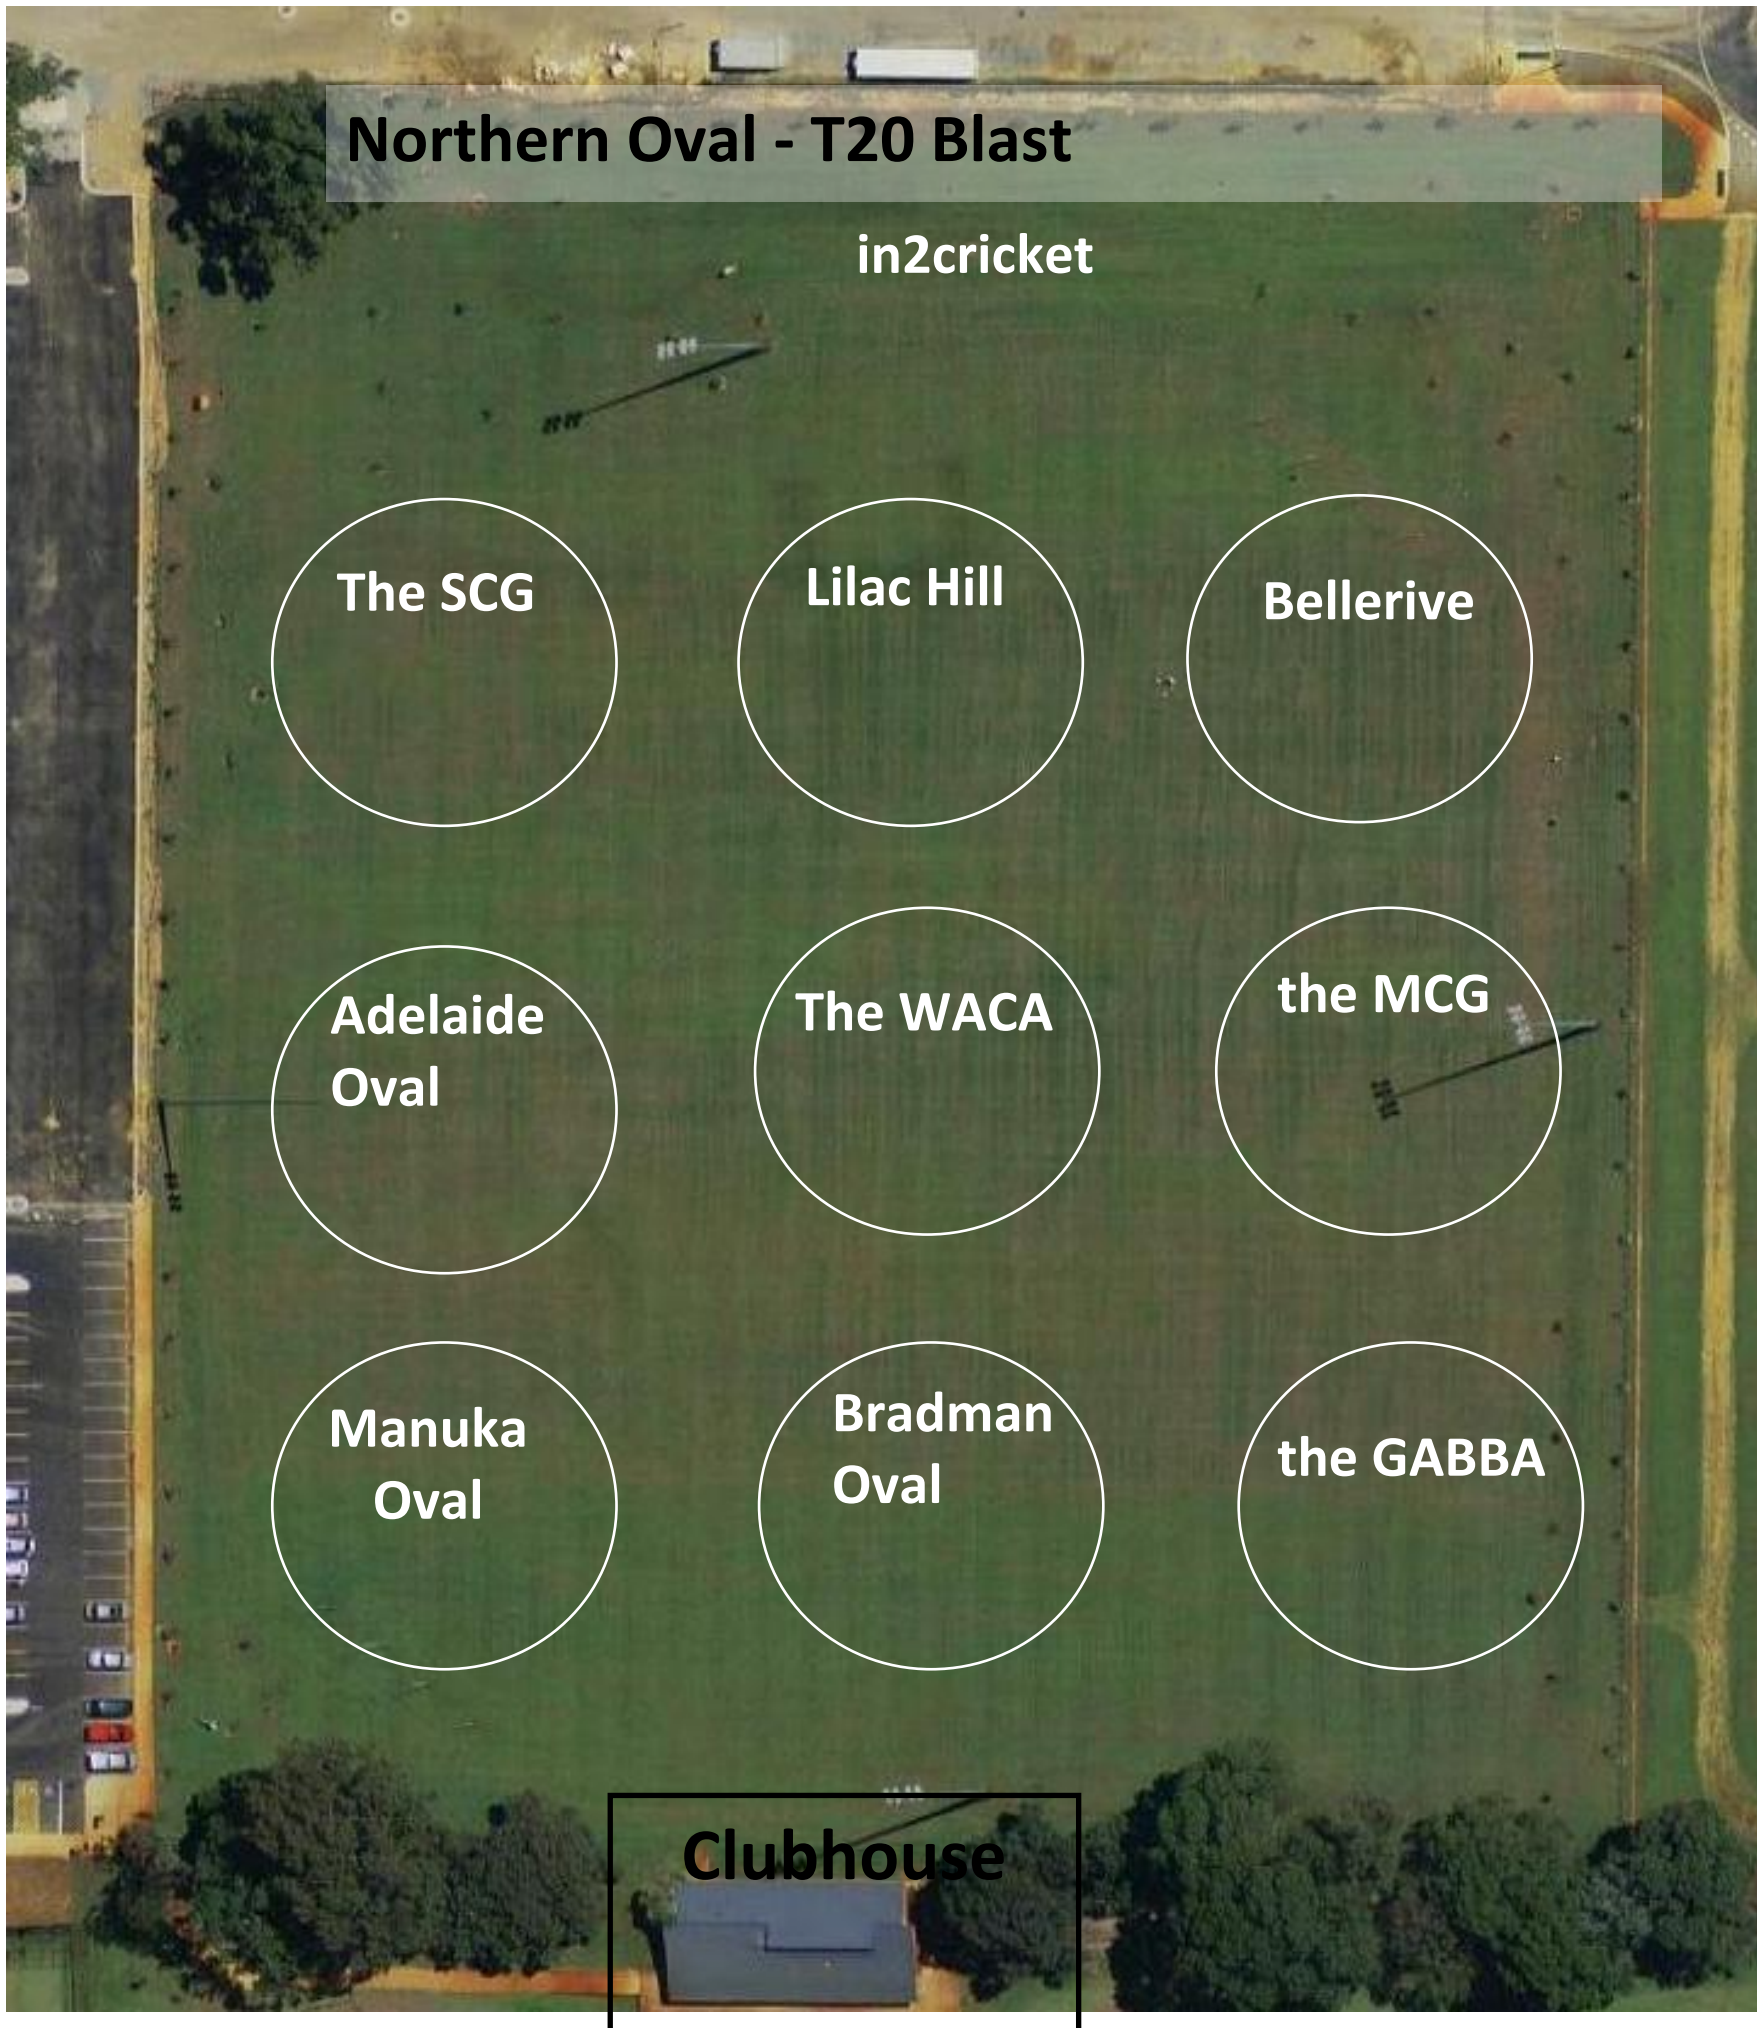

Southern Oval - in2cricket & Girls T20 Blast

Clubhouse

T20Blast

Eden Gardens

The Wanderers

Ellis Park

The Oval

The Mecca

Girls Cricket

Skills Zone 1

Lords

Skills Zone 2

Newlands

Old Trafford

The Basin

Old Trafford